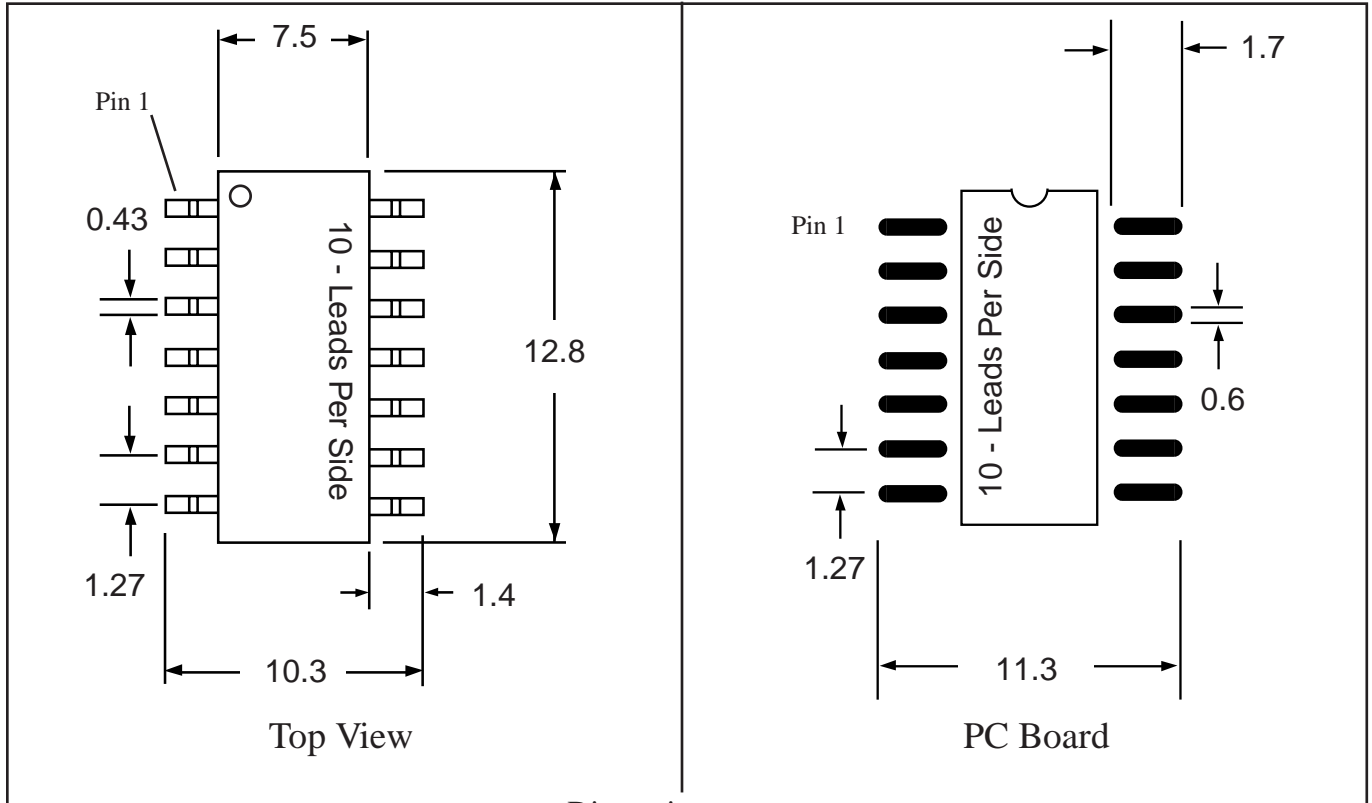

Part # **SOL20**

Leads **20** Pitch **1.27mm (.05")**

Body Size **300mil (7.5mm)**

TopLineTM

Tel 1-714-898-3830

info@topline.tv

Top View

PC Board

Dimensions = mm

Quick View

Side View Detail