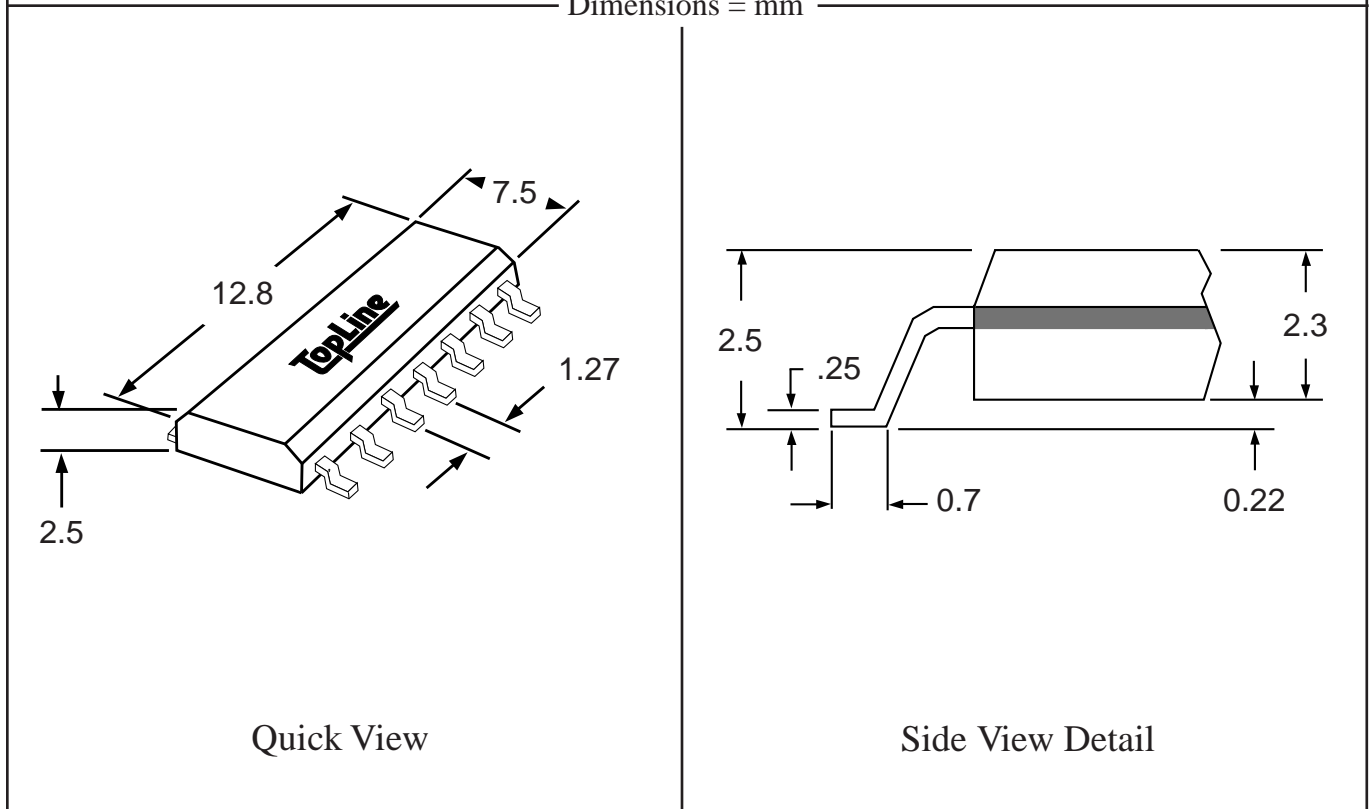

Part # **SOL20**

Leads **20** Pitch **1.27mm (.05")**

Body Size **300mil (7.5mm)**

TopLineTM

Tel 1-714-898-3830

info@topline.tv

Top View

PC Board

Dimensions = mm

Quick View

Side View Detail